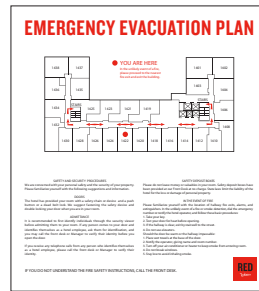

Wayfinding & Design

Send us your hotel's floorplan and let us assist with your signage order. Our experienced wayfinding staff will determine your property's specific requirements and provide you with a detailed plan that includes a graphic of each sign, sign type, quantity, price and location, all in an easy to read format. We will also draw your fire evacuation maps free of charge.

CONTACT US

Phone:

316.267.4171

Email:

dailyorders@identitygroup.com

Guest Room Signage

Shown with Slider Open

RMN0802 RDR
ADA Guest Room Number
w/ Do Not Disturb Slider
8" x 2"

Shown with Slider Closed

RMN0202 RDR
ADA Guest Room
Number
2" x 2"

RMN0X18 RDR
Vinyl Room Number
for Guest Room Door
18" Tall Numbers

FEP0910 RDR
Guest Room
Fire Evacuation Plan
9" x 10"

INS0510 RDR
Insert Holder for
Law / Rate Card
5" x 10"