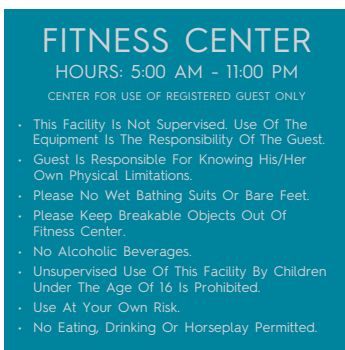

FITNESS CENTER SIGNAGE

18" x 18"
FIT1818 SIG
Fitness Center Rules