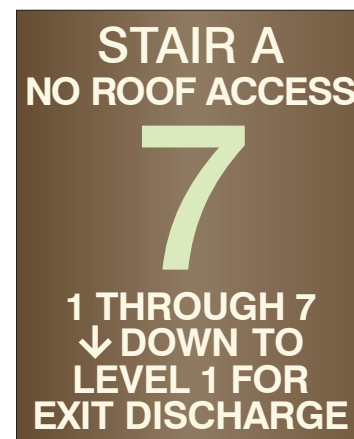

OWN1212 WYN
Owner / Operator Informational
12" x 11-3/4"

MTG0910 WYN
Events Information Sign with
Paper Insert Holder
9" x 15-1/4"

NOTE: Exterior grade informational signs are available if needed.

INTERIOR STAIRWELL SIGNAGE