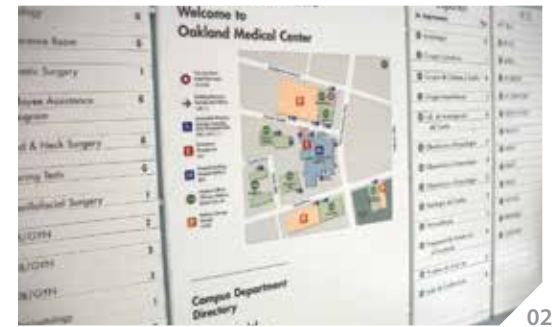

Cookeville, TN

*Interior Signs
Office Products*

Wichita, KS

*Sign fabrication
Wayfinding*

INTERIOR SIGNS

Our interior sign products are used to identify, direct, and inform the public as they navigate their environments with ease.

- ADA Tactile Signs
- Directory / Wayfinding Signs
- Informational Signs
- Rules and Regulations Signs

VISUAL DÉCOR

In a competitive retail atmosphere, our visual décor products set the tone for the consumer buying experience.