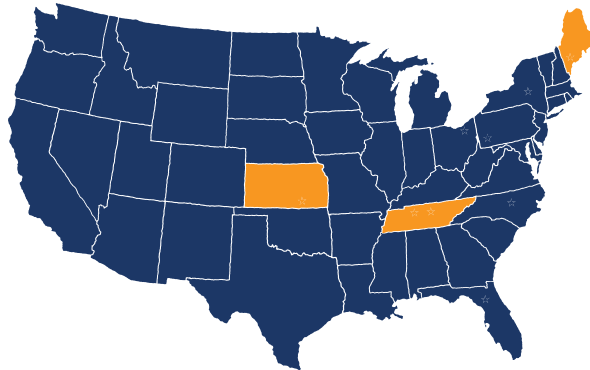

WHO WE ARE

YOUR PREFERRED PARTNER FOR INTERIOR SIGNAGE.

Identity Group has been helping brands around the world create a lasting impression on their customers through custom signage and visual communications for more than 50 years.

With a dedicated team of designers and sign experts, Identity Group is able to work with customers to create sign solutions that best fit their unique needs.

4

Campuses &
Support Locations

266

Team
Members

3

Manufacturing
Locations

67

Years of
Experience

Brunswick, ME

*Visual Décor
Production*

Nashville, TN

Executive Office

Cookeville, TN

*Interior Signs
Office Products*

Wichita, KS

*Sign fabrication
Wayfinding*