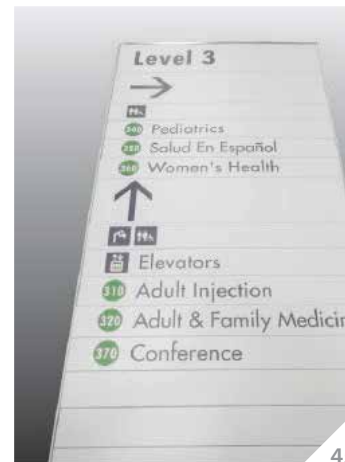

42

FEATURED PROJECTS

Wyndham Grand Resort Rio Mar / Puerto Rico

43

44

Kaiser Permanente San Francisco, CA

45

46