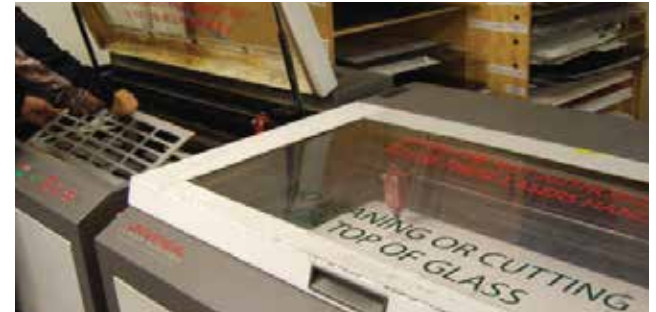

Cookeville, TN

*Interior Signs
Office Products*

Wichita, KS

*Sign fabrication
Wayfinding*

INTERIOR SIGNS

Our interior sign products are used to identify, direct, and inform the public as they navigate their environments with ease.

We house an extensive array of equipment to produce a multitude of fabrication techniques including:

- Alchemy Compression
- Laser Fabrication
- Injection Molding
- Digital, Offset, & Direct to Substrate Printing
- Die & Water Jet Cutting
- Photopolymer Tactile Processing
- Metal, Wood, and Plastic Fabrication